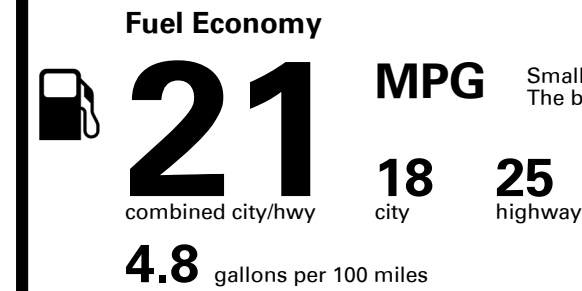

EMISSIONS:
This vehicle is certified to meet emission requirements in all 50 states

Inland Freight & Handling : \$1,495.00

TOTAL PRICE: \$72,800.00

EPA DOT Fuel Economy and Environment

Gasoline Vehicle

Small SUVs range from 14 to 125 MPG. The best vehicle rates 146 MPGe.

You spend \$6,250
more in fuel costs over 5 years
compared to the average new vehicle.

Annual fuel cost \$2,950

Fuel Economy & Greenhouse Gas Rating (tailpipe only)

Smog Rating (tailpipe only)

This vehicle emits 433 grams CO₂ per mile. The best emits 0 grams per mile (tailpipe only). Producing and distributing fuel also create emissions; learn more at fueleconomy.gov.