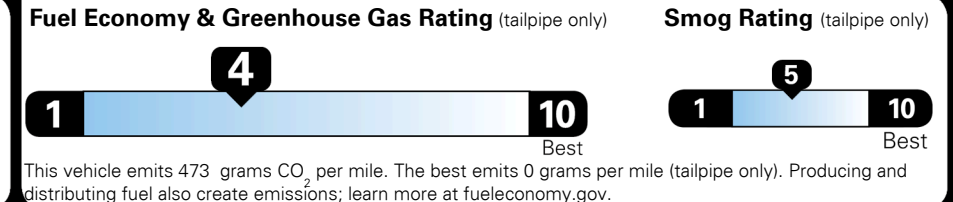

Full Tank of Gas

GENESIS WARRANTY

- 5-year/60,000-mile New Vehicle Warranty*
- 10-year/100,000-mile Powertrain Warranty*
- 7-year/Unlimited-mile Anti-perforation Warranty*
- Limited warranties, see retailer for details

Manufacturer's Suggested Retail Price: $82,330.00

ADDED FEATURES:

- *UYUNI WHITE(UYH) Paint $650.00
- Accessories
- *Cargo Net $80.00
- *First Aid Kit $65.00
- *Fragrance Cartridges $160.00
- *Mudguards $170.00
- *NFC Key Card $30.00
- *Bumper Applique $90.00

SOLD TO: CA702 SHIPPED TO: CA702
GENESIS OF LA QUINTA
79025 HIGHWAY 111
LA QUINTA CA 92253

VIN: KMUHEESC7TU336103	EXTERIOR COLOR: UYUNI WHITE	INTERIOR/SEAT COLOR: EARTH BROWN/SMOKY
MODEL: V0492A65	PORT OF ENTRY: HU	TRANSPORT: TRUCK
EMISSIONS: This vehicle is certified to meet emission requirements in all 50 states		ACCESSORY WEIGHT: 4 lbs./ 2 kgs.

Inland Freight & Handling : $1,495.00

TOTAL PRICE: $85,070.00

EPA DOT Fuel Economy and Environment

Gasoline Vehicle

Fuel Economy

19 MPG
combined city/hwy

16 MPG
city

22 MPG
highway

5.3 gallons per 100 miles

Standard SUVs range from 12 to 115 MPG. The best vehicle rates 146 MPGe.

You spend $8,000
more in fuel costs over 5 years compared to the average new vehicle.

Annual fuel cost $3,300

Actual results will vary for many reasons, including driving conditions and how you drive and maintain your vehicle. The average new vehicle gets 29 MPG and costs $8,500 to fuel over 5 years. Cost estimates are based on 15,000 miles per year at $ 4.15 per gallon. MPGe is miles per gasoline gallon equivalent. Vehicle emissions are a significant cause of climate change and smog.

fueleconomy.gov
Calculate personalized estimates and compare vehicles

Smartphone QR Code

GOVERNMENT 5-STAR SAFETY RATINGS

Overall Vehicle Score ★ ★ ★ ★ ★

Based on the combined rating of frontal, side and rollover. Should ONLY be compared to other vehicles of similar size and weight.

Frontal Crash	Driver Passenger	★ ★ ★ ★ ★
Based on the risk of injury in a frontal impact. Should ONLY be compared to other vehicles of similar size and weight.		
Side Crash	Front seat Rear seat	★ ★ ★ ★ ★
Based on the risk of injury in a side impact.		
Rollover		★ ★ ★ ★
Based on the risk of rollover in a single-vehicle crash.		

Manufacturer's suggested retail price includes manufacturer's recommended pre-delivery service. Gasoline license and title fees state and local taxes and dealer installed options and accessories are not included in the manufacturer's suggested retail price. This label has been affixed to this vehicle by Genesis Motor America, pursuant to the requirements of 15 U.S.C. 1231 et seq. which prohibits its removal or alteration prior to delivery to the ultimate purchaser.

Star ratings range from 1 to 5 stars (★★★★★) with 5 being the highest.
Source: National Highway Traffic Safety Administration (NHTSA).
www.safercar.gov or 1-888-327-4236

PARTS CONTENT INFORMATION

FOR VEHICLES IN THIS CARLINE: U.S./CANADIAN PARTS CONTENT: 3 %

MAJOR SOURCES OF FOREIGN PARTS CONTENT: KOREA: 80 %

FOR THIS VEHICLE: FINAL ASSEMBLY POINT: ULSAN, KOREA

COUNTRY OF ORIGIN:

ENGINE: KOREA TRANSMISSION: KOREA

Note: Parts content does not include final assembly, distribution, or other non-parts costs.