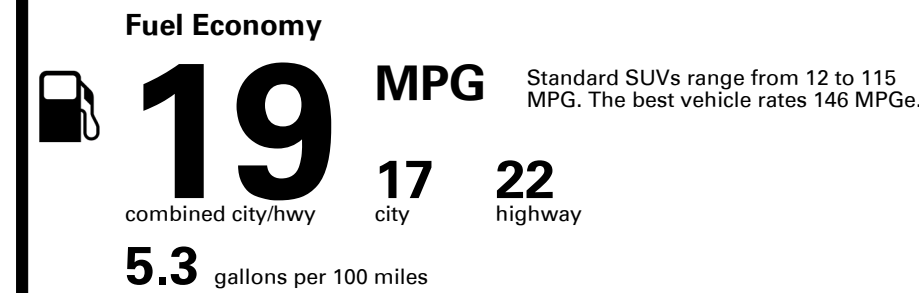

TOTAL PRICE: \$90,615.00

353 A 3606KMORNI

Inland Freight & Handling : \$1,495.00

EPA DOT Fuel Economy and Environment

You spend \$8,000
more in fuel costs over 5 years compared to the average new vehicle.